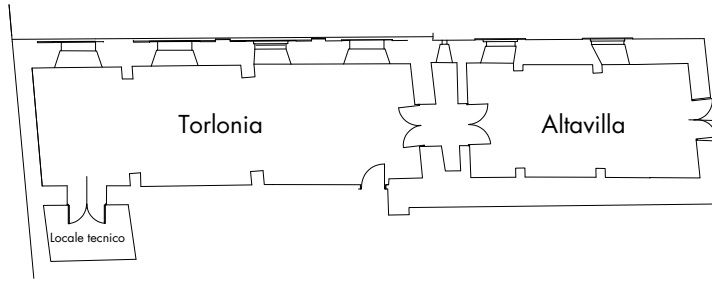

PIANO TERRA LATO PARCO
GROUND FLOOR PARK SIDE

PIANO TERRA LATO INGRESSO
GROUND FLOOR ENTRANCE SIDE

Attrezzature standard:
Standard meeting equipment:

Lavagna a fogli mobili
Flip Charts
Schermo
Screen
Blocco note e penna
Notepad and pen
Hospitality desk
Hospitality desk