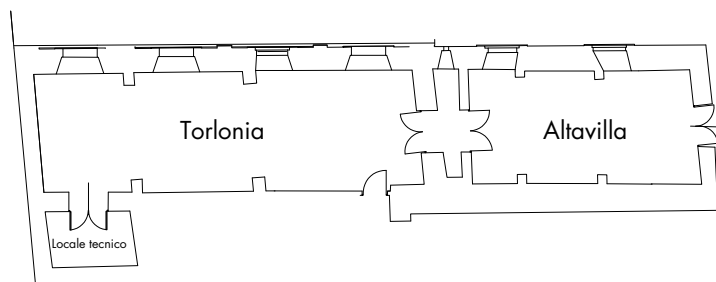

Firenze SMN - 30 km
Firenze SMN - 30 km

A1 MI-NA uscita Barberino - 6 km
A1 MI-NA exit Barberino - 6 km

PIANO TERRA LATO PARCO
GROUND FLOOR PARK SIDE

PIANO TERRA LATO INGRESSO
GROUND FLOOR ENTRANCE SIDE

Attrezzature standard:
Standard meeting equipment: